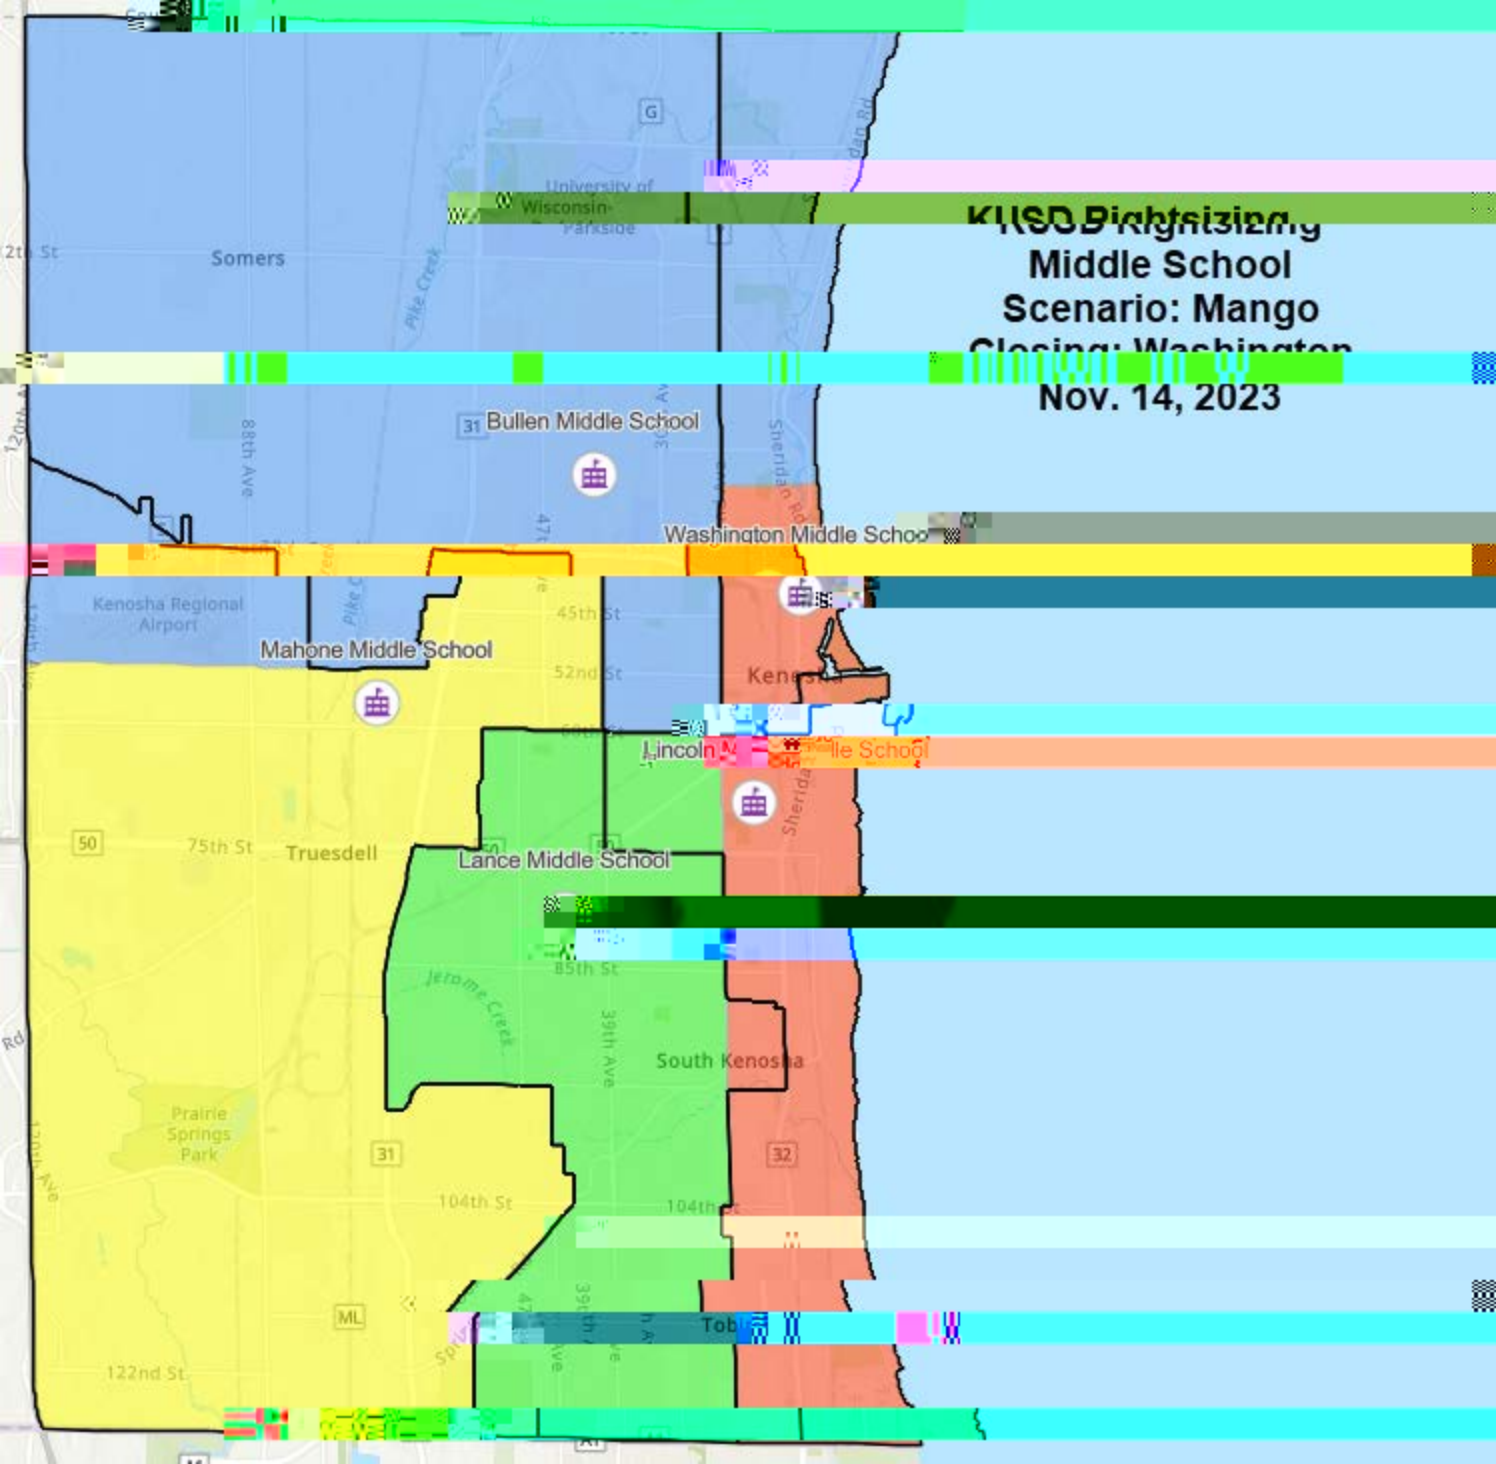

# KUSD Rightsizing Elementary School

Scenario: Grape  
Closing: EBSOLA-CA,  
Jefferson, MI,  
Stocker and Vernoh

Nov. 14, 2023

KUSD Right Sizing

Clustering: EBSOLA-C

McKinley, and Vernon  
Nov. 14, 2023

Somers

Kenosh

Prairie Springs Park

South Kenosha

Tobin

122nd St

**Elementary School  
Closing Scenario: Strawberry  
Closing: EBSOLA-CA,  
Jefferson, McKinley,  
Bernon  
Nov. 14, 2023**

**KUSD Rightsizing  
Elementary  
Scenario: Cherry  
Closing: Grant,**

**and Vernon**

**Conversion FBSOLA  
CA & Washington  
PK-8 School at the  
FBSOLA Building**

KUSD Realigning

Middle School

Scenario: Cherry

CA & Washington  
PK-8 School at the  
EBSOLA Building  
Nov. 14, 2023

# KUSD Rightsizing ...Middle School

**Closing: Lincoln**  
Nov. 14, 2023

**K11SD Districting  
Middle School  
Scenario: Mango  
Closing: Washington  
Nov. 14, 2023**

31 Bullen Middle School

Washington Middle School