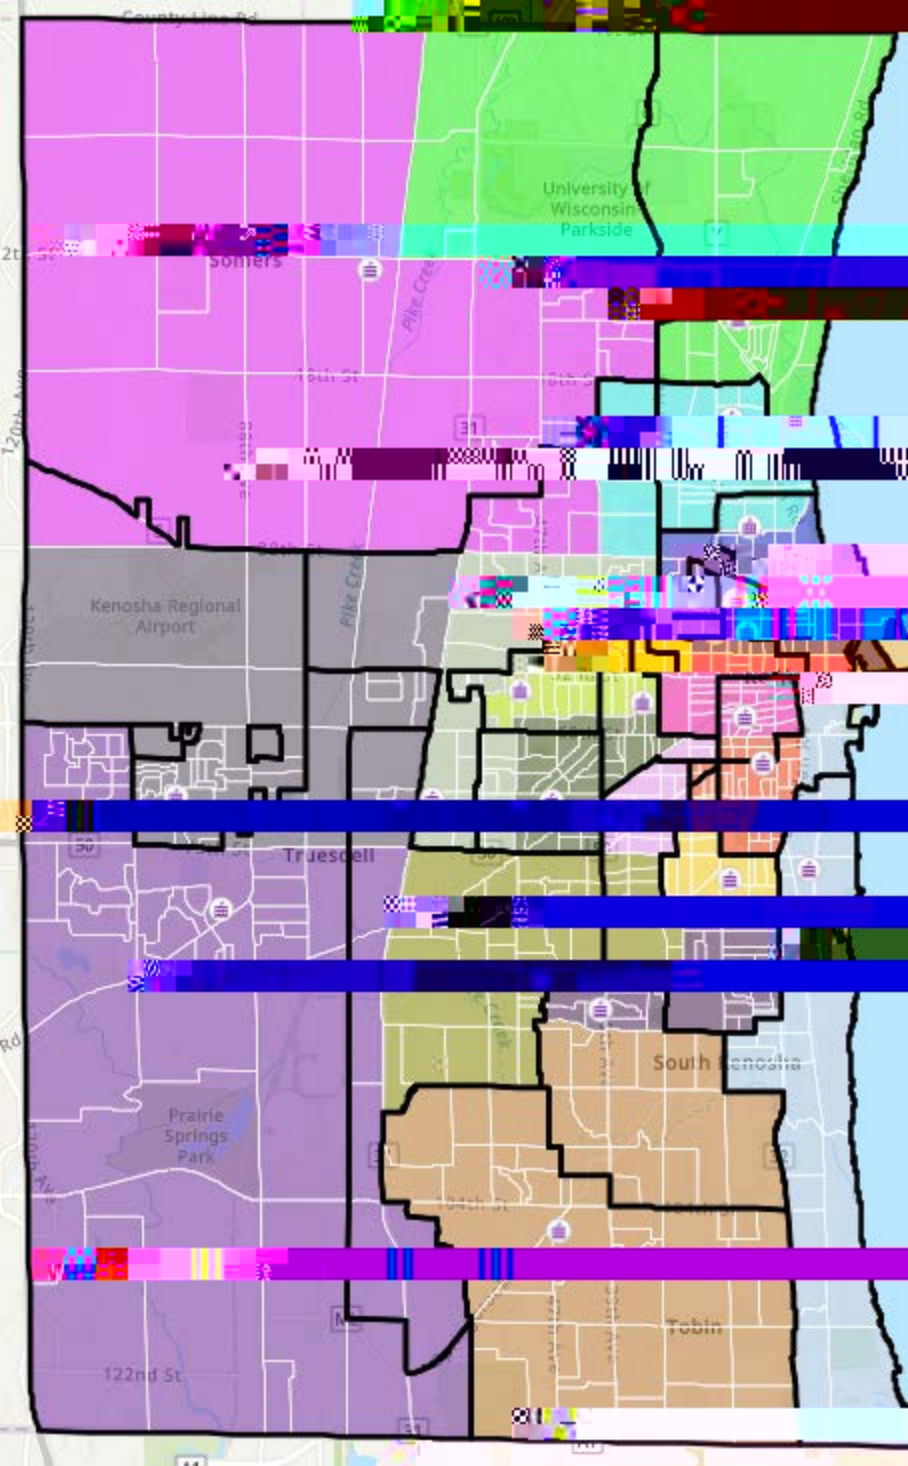

# KUSD Rightsizing Elementary School

Scenario: Grape  
Closing: EBSOLA-CA,  
Jefferson, MI,  
Stocker and Vernoh

Nov. 14, 2023

KUSD Right Sizing

Clustering: EBSOLA-C

McKinley, and Vernon  
Nov. 14, 2023

Somers

Kenosh

Prairie Springs Park

South Kenosha

Tobin

122nd St

**Elementary School  
Closing Scenario: Strawberry  
Closing: EBSOLA-CA,  
Jefferson, McKinley,  
Bernon  
Nov. 14, 2023**

**KUSD Rightsizing  
Elementary  
Scenario: Cherry  
Closing: Grant,**

**and Vernon**

**Conversion FBSOLA  
CA & Washington  
PK-8 School at the  
FBSOLA Building**

KUSD Realigning

Middle School

Scenario: Cherry

CA & Washington  
PK-8 School at the  
EBSOLA Building  
Nov. 14, 2023

# KUSD Rightsizing ...Middle School

**Closing: Lincoln**  
Nov. 14, 2023

**K11SD Districting  
Middle School  
Scenario: Mango  
Closing: Washington  
Nov. 14, 2023**

31 Bullen Middle School

Washington Middle School