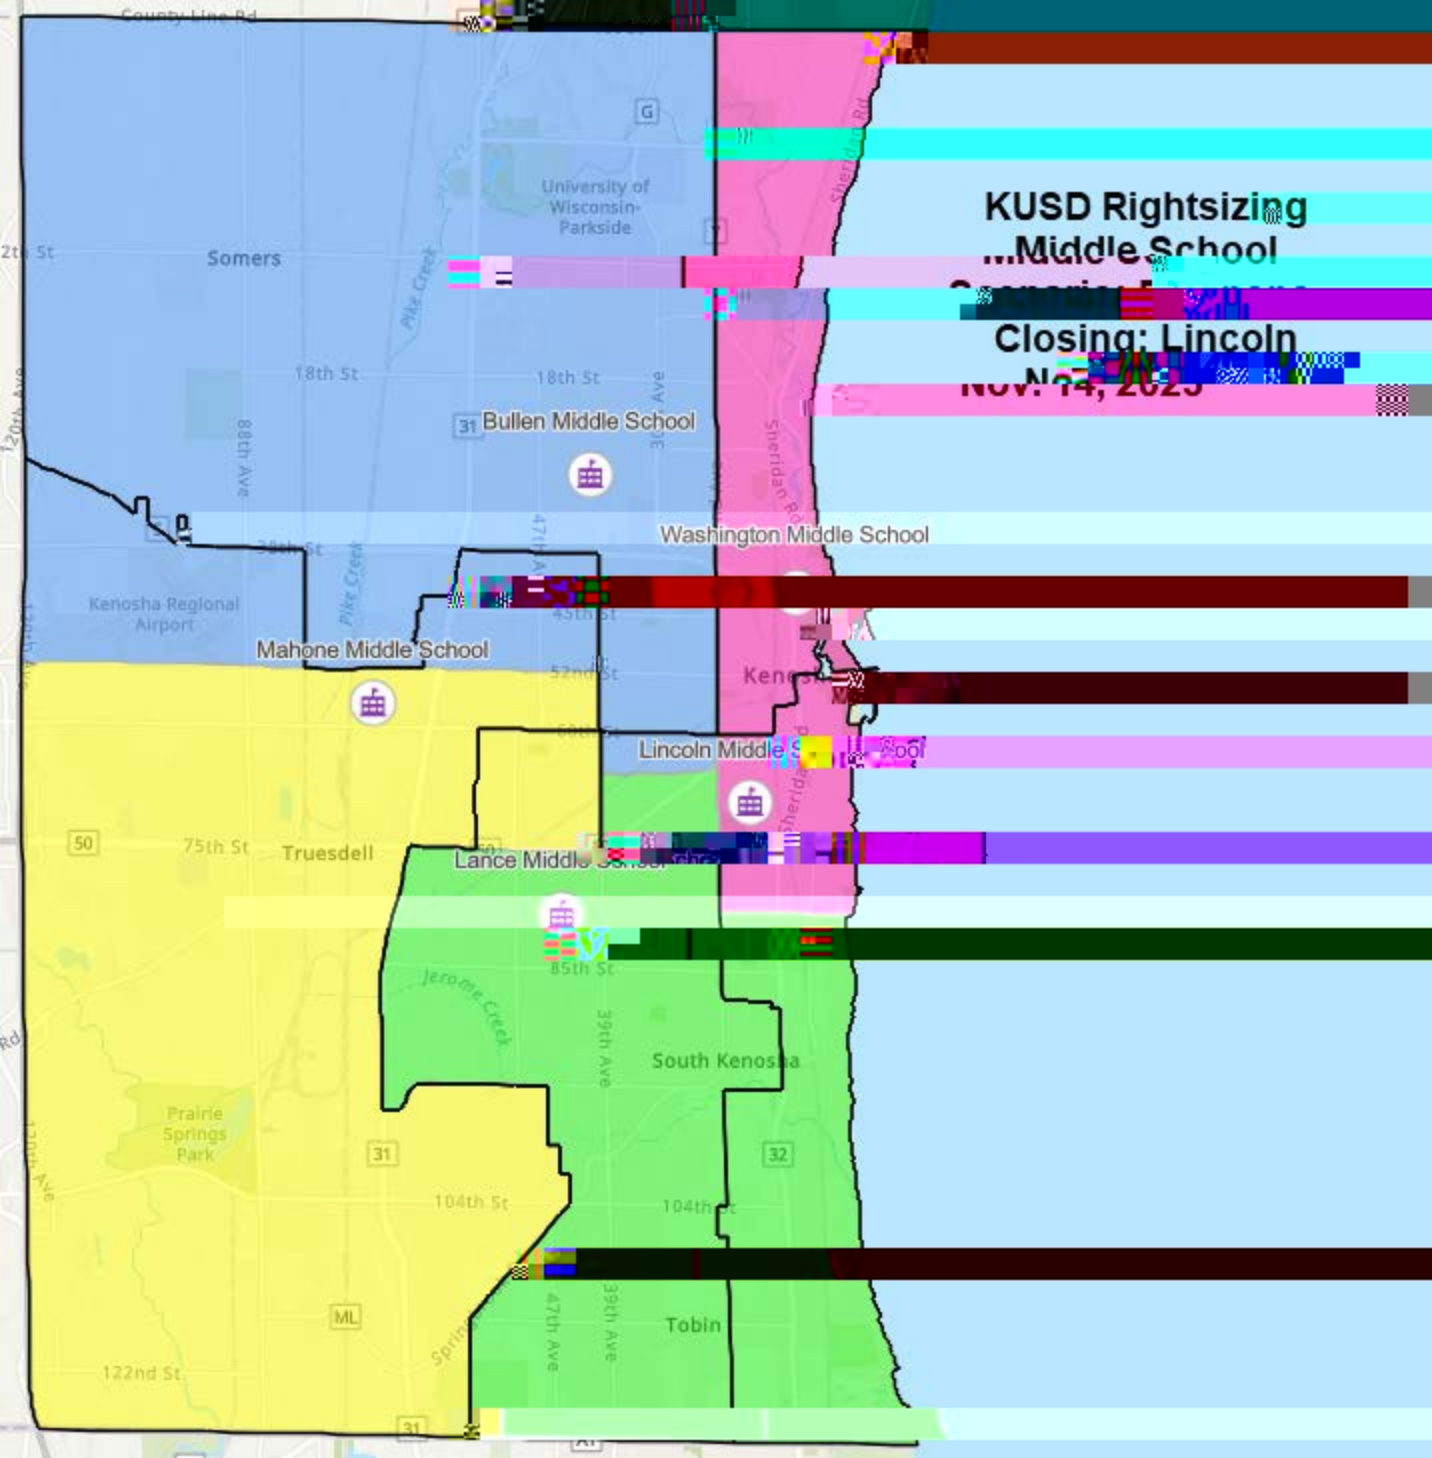

# KUSD Rightsizing Elementary School

Scenario: Grape  
Closing: EBSOLA-CA,  
Jefferson, MI,  
Stocker and Vernoh

Nov. 14, 2023

KUSD Right Sizing

Clustering: EBSOLA-C

McKinley, and Vernon  
Nov. 14, 2023

Somers

Kenosh

Prairie Springs Park

South Kenosha

Tobin

122nd St

**Elementary School  
Closing Scenario: Strawberry  
Closing: EBSOLA-CA,  
Jefferson, McKinley,  
Bernon  
Nov. 14, 2023**

**KUSD Rightsizing  
Elementary  
Scenario: Cherry  
Closing: Grant,**

**and Vernon**

**Conversion FBSOLA  
CA & Washington  
PK-8 School at the  
FBSOLA Building**

KUSD Realigning

Middle School

Scenario: Cherry

CA & Washington  
PK-8 School at the  
EBSOLA Building  
Nov. 14, 2023

# KUSD Rightsizing ...Middle School

**Closing: Lincoln**  
Nov. 14, 2023

**K11SD Districting  
Middle School  
Scenario: Mango  
Closing: Washington  
Nov. 14, 2023**

31 Bullen Middle School

Washington Middle School