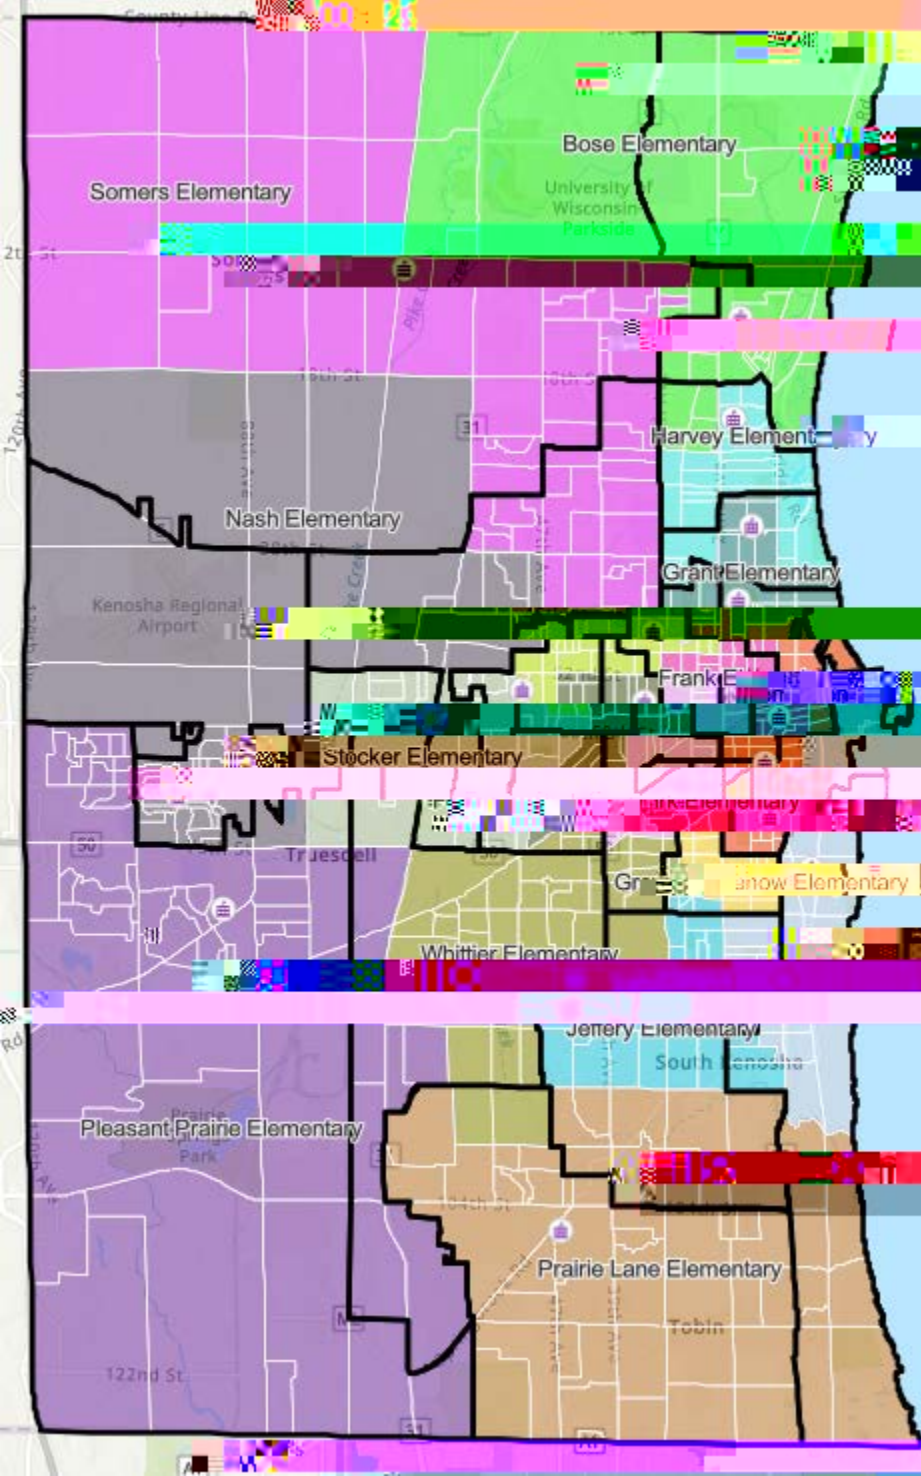

# KUSD Rightsizing Elementary School

Scenario: Grape  
Closing: EBSOLA-CA,  
Jefferson, MI,  
Stocker and Vernoh

Nov. 14, 2023

KUSD Right Sizing

Clustering: EBSOLA-C

McKinley, and Vernon  
Nov. 14, 2023

Somers

Kenosh

Prairie Springs Park

South Kenosha

Tobin

122nd St

**Elementary School  
Closing Scenario: Strawberry  
Closing: EBSOLA-CA,  
Jefferson, McKinley,  
Bernon  
Nov. 14, 2023**

**KUSD Rightsizing  
Elementary  
Scenario: Cherry  
Closing: Grant,**

# KUSD Rightsizing ...Middle School

**Closing: Lincoln**  
Nov. 14, 2023

**K11SD Districting  
Middle School  
Scenario: Mango  
Closing: Washington  
Nov. 14, 2023**

31 Bullen Middle School

Washington Middle School

Mahone Middle School

Lincoln Middle School

Lance Middle School

South Kenosha

Tob

**KUSD Rights**  
**Bradford High School**  
**Scenario: Orange**  
**Closing: Reuther**  
**Nov. 14, 2023**