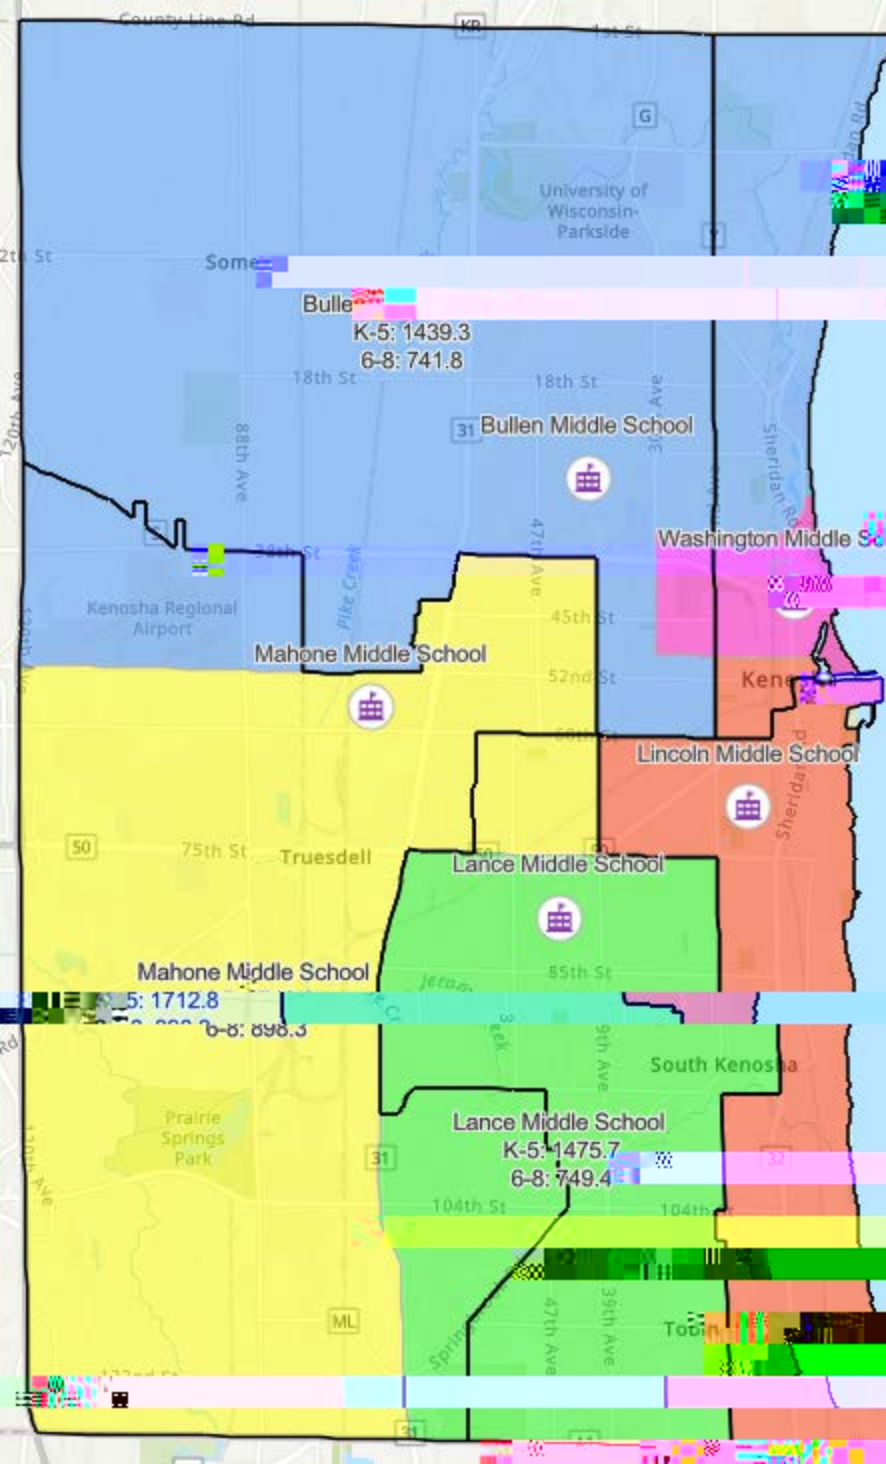

# KUSD Rightsizing Elementary School

Scenario: Grape  
Closing: EBSOLA-CA,  
Jefferson, MI,  
Stocker and Vernoh

Nov. 14, 2023

KUSD Right Sizing

Clustering: EBSOLA-C

McKinley, and Vernon  
Nov. 14, 2023

Somers

Kenosh

Prairie Springs Park

South Kenosha

Tobin

122nd St

**Elementary School  
Closing Scenario: Strawberry  
Closing: EBSOLA-CA,  
Jefferson, McKinley,  
Bernon  
Nov. 14, 2023**

**KUSD Rightsizing  
Elementary  
Scenario: Cherry  
Closing: Grant,**

**and Vernon**

**Conversion FBSOLA  
CA & Washington  
PK-8 School at the  
FBSOLA Building**

KUSD Realigning

Middle School

Scenario: Cherry

CA & Washington  
PK-8 School at the  
EBSOLA Building  
Nov. 14, 2023

# KUSD Rightsizing ...Middle School

**Closing: Lincoln**  
Nov. 14, 2023

**K11SD Districting  
Middle School  
Scenario: Mango  
Closing: Washington  
Nov. 14, 2023**

31 Bullen Middle School

Washington Middle School