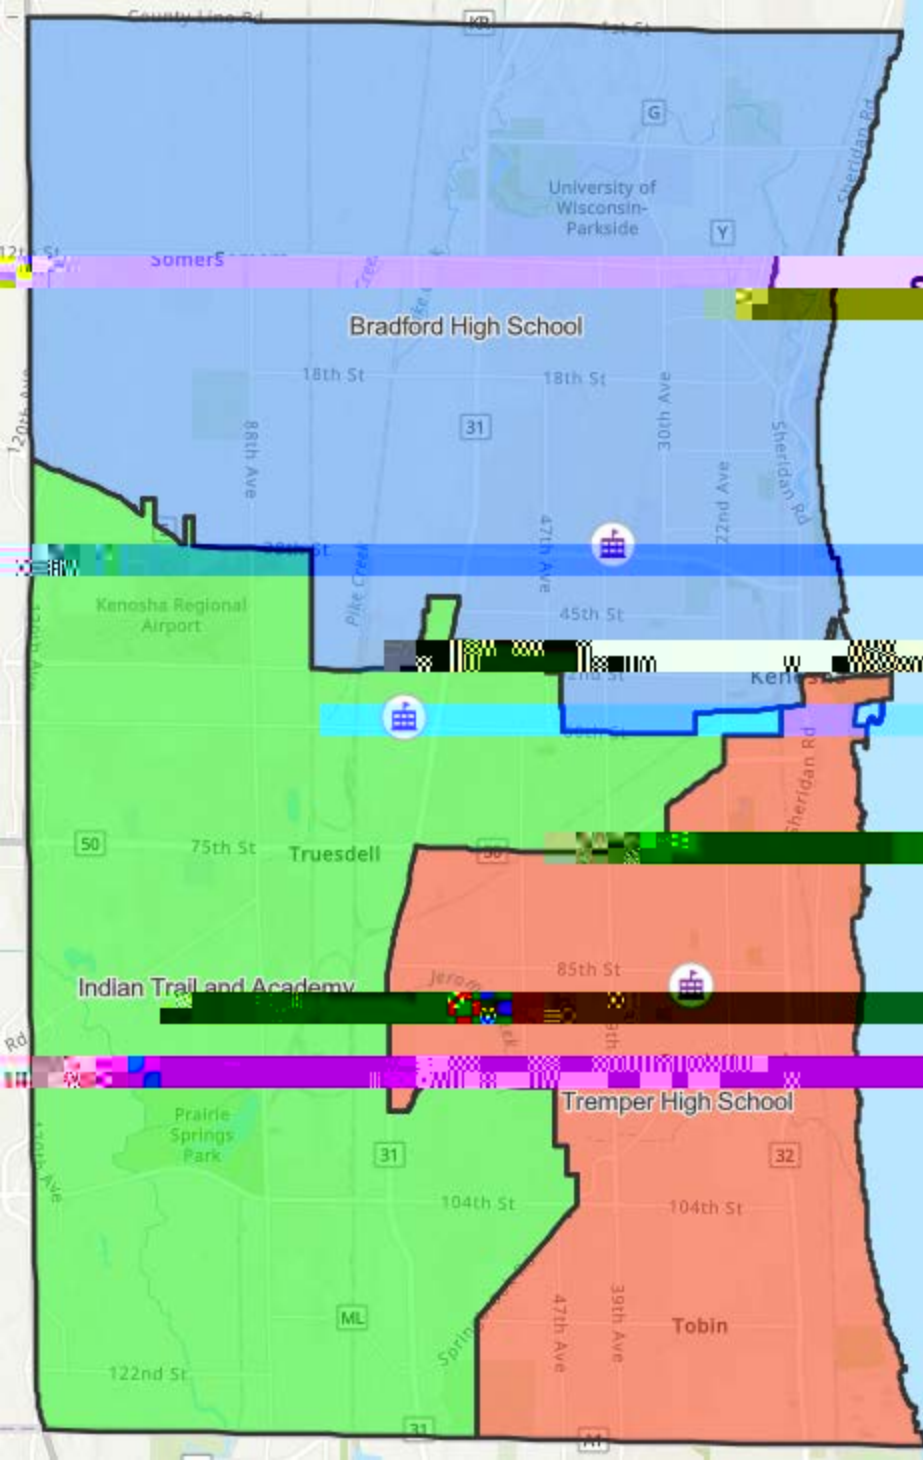

# KUSD Rightsizing Elementary School

Scenario: Grape  
Closing: EBSOLA-CA,  
Jefferson, MI,  
Stocker and Vernoh

Nov. 14, 2023

KUSD Right Sizing

Clustering: EBSOLA-C

McKinley, and Vernon  
Nov. 14, 2023

Somers

Kenosh

Prairie Springs Park

South Kenosha

Tobin

122nd St

**Elementary School  
Closing Scenario: Strawberry  
Closing: EBSOLA-CA,  
Jefferson, McKinley,  
Bernon  
Nov. 14, 2023**

**KUSD Rightsizing  
Elementary  
Scenario: Cherry  
Closing: Grant,**

# KUSD Rightsizing ...Middle School

**Closing: Lincoln**  
Nov. 14, 2023

**K11SD Districting  
Middle School  
Scenario: Mango  
Closing: Washington  
Nov. 14, 2023**

31 Bullen Middle School

Washington Middle School

Mahone Middle School

Lincoln Middle School

Lance Middle School

South Kenosha

Tob

**KUSD Rights**  
**Bradford High School**  
**Scenario: Orange**  
**Closing: Reuther**  
**Nov. 14, 2023**